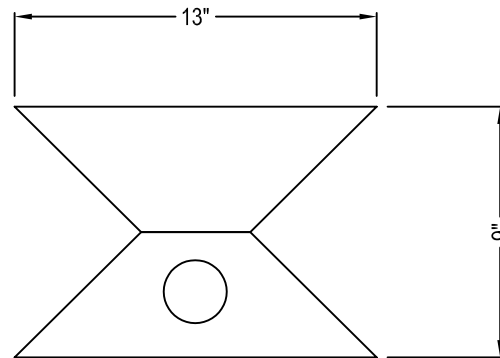

GLOSS GLAZES:

- STUDIO WHITE
- VANILLA WHITE
- TEAL BLUE
- TEQUILA GOLD
- GRAPHITE GREY
- POLO GREEN
- PERSIMMON ORANGE
- COAL BLACK

SIDE VIEW

ISOMETRIC VIEW

ILLUSTRATED DIMENSIONS ARE APPROXIMATE INCHES. FOR OUTDOOR USE, A DRAIN HOLE MAY BE DRILLED TO MAINTAIN PROPER DRAINAGE (\$5 OPTION BY REQUEST). CERAMIC CONTAINERS SHOULD NEVER BE SUBJECT TO FREEZING WATER TEMPERATURES.