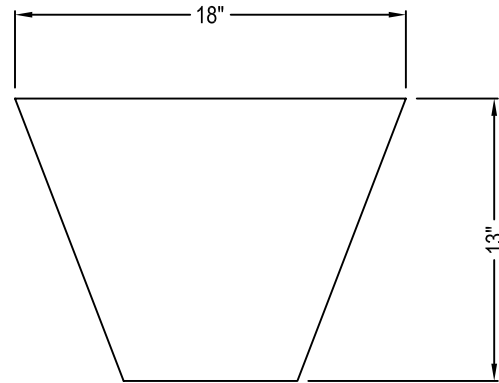

GLOSS GLAZES:

- STUDIO WHITE
- VANILLA WHITE
- TEAL BLUE
- TEQUILA GOLD
- GRAPHITE GREY
- POLO GREEN
- PERSIMMON ORANGE
- COAL BLACK

SIDE VIEW

ISOMETRIC VIEW

ILLUSTRATED DIMENSIONS ARE APPROXIMATE INCHES. FOR OUTDOOR USE, A DRAIN HOLE MAY BE DRILLED TO MAINTAIN PROPER DRAINAGE (\$5 OPTION BY REQUEST). CERAMIC CONTAINERS SHOULD NEVER BE SUBJECT TO FREEZING WATER TEMPERATURES.

**S-4 PLANTER/CONTAINER**

DESIGNED BY: LA GARDO TACKETT