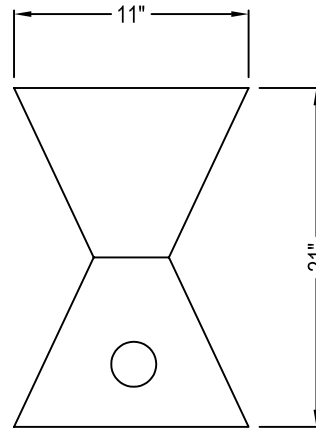

GLOSS GLAZES:

- STUDIO WHITE
- VANILLA WHITE
- TEAL BLUE
- TEQUILA GOLD
- GRAPHITE GREY
- POLO GREEN
- PERSIMMON ORANGE
- COAL BLACK

SIDE VIEW

ISOMETRIC VIEW

ILLUSTRATED DIMENSIONS ARE APPROXIMATE  
 INCHES. FOR OUTDOOR USE, A DRAIN HOLE  
 MAY BE DRILLED TO MAINTAIN PROPER  
 DRAINAGE (\$5 OPTION BY REQUEST). CERAMIC  
 CONTAINERS SHOULD NEVER BE SUBJECT TO  
 FREEZING WATER TEMPERATURES.