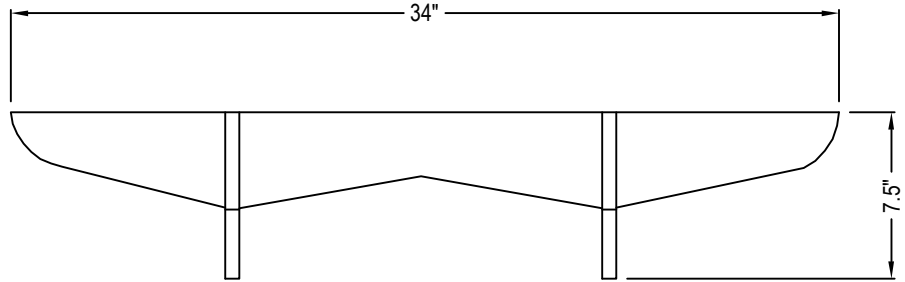

VESSELL USA INC. - ARCHITECTURAL POTTERY  
 P.O. BOX 28242  
 SAN DIEGO, CA, 92198  
 PHONE: (858) 385-1960  
 FAX: (858) 485-0889  
 www.architecturalpottery.com

SELECT DESIRED FINISH:

MATTE GLAZES:

- STUDIO WHITE
- VANILLA WHITE
- MUSTARD
- ESPRESSO
- GREIGE
- DANISH BLUE
- INDIGO PURPLE
- HIBISCUS PINK
- TOMATO RED
- COAL BLACK

GLOSS GLAZES:

- STUDIO WHITE
- VANILLA WHITE
- TEAL BLUE
- TEQUILA GOLD
- GRAPHITE GREY
- POLO GREEN
- PERSIMMON ORANGE
- COAL BLACK

SIDE VIEW

TOP VIEW

ISOMETRIC VIEW

ILLUSTRATED DIMENSIONS ARE APPROXIMATE INCHES. FOR OUTDOOR USE, A DRAIN HOLE MAY BE DRILLED TO MAINTAIN PROPER DRAINAGE (\$5 OPTION BY REQUEST). CERAMIC CONTAINERS SHOULD NEVER BE SUBJECT TO FREEZING WATER TEMPERATURES.