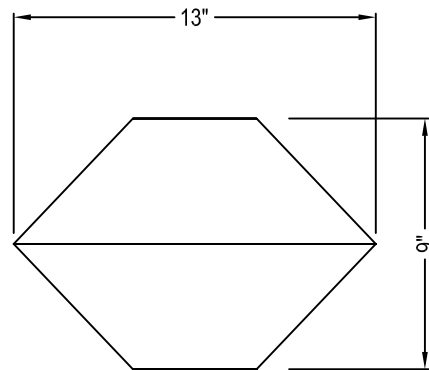

GLOSS GLAZES:

- STUDIO WHITE
- VANILLA WHITE
- TEAL BLUE
- TEQUILA GOLD
- GRAPHITE GREY
- POLO GREEN
- PERSIMMON ORANGE
- COAL BLACK

SIDE VIEW

ISOMETRIC VIEW

ILLUSTRATED DIMENSIONS ARE APPROXIMATE
 INCHES. FOR OUTDOOR USE, A DRAIN HOLE
 MAY BE DRILLED TO MAINTAIN PROPER
 DRAINAGE (\$5 OPTION BY REQUEST). CERAMIC
 CONTAINERS SHOULD NEVER BE SUBJECT TO
 FREEZING WATER TEMPERATURES.