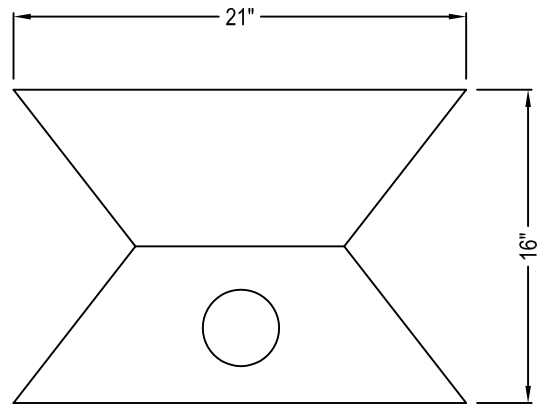

GLOSS GLAZES:

- STUDIO WHITE
- VANILLA WHITE
- TEAL BLUE
- TEQUILA GOLD
- GRAPHITE GREY
- POLO GREEN
- PERSIMMON ORANGE
- COAL BLACK

SIDE VIEW

ISOMETRIC VIEW

ILLUSTRATED DIMENSIONS ARE APPROXIMATE INCHES. FOR OUTDOOR USE, A DRAIN HOLE MAY BE DRILLED TO MAINTAIN PROPER DRAINAGE (\$5 OPTION BY REQUEST). CERAMIC CONTAINERS SHOULD NEVER BE SUBJECT TO FREEZING WATER TEMPERATURES.