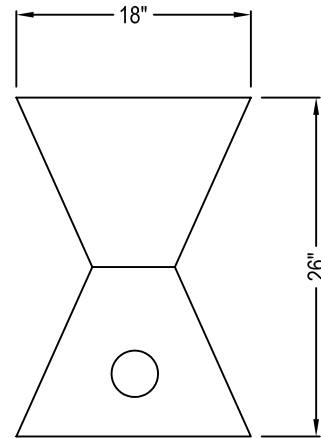

GLOSS GLAZES:

- STUDIO WHITE
- VANILLA WHITE
- TEAL BLUE
- TEQUILA GOLD
- GRAPHITE GREY
- POLO GREEN
- PERSIMMON ORANGE
- COAL BLACK

SIDE VIEW

ISOMETRIC VIEW

ILLUSTRATED DIMENSIONS ARE APPROXIMATE INCHES. FOR OUTDOOR USE, A DRAIN HOLE MAY BE DRILLED TO MAINTAIN PROPER DRAINAGE (\$5 OPTION BY REQUEST). CERAMIC CONTAINERS SHOULD NEVER BE SUBJECT TO FREEZING WATER TEMPERATURES.

TH-4 PLANTER/CONTAINER

DESIGNED BY: LA GARDO TACKETT