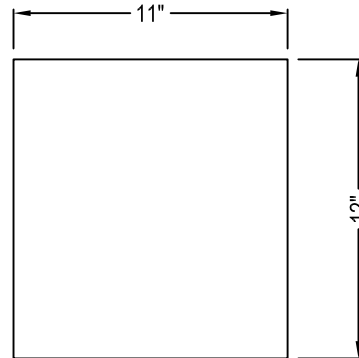

GLOSS GLAZES:

- STUDIO WHITE
- VANILLA WHITE
- TEAL BLUE
- TEQUILA GOLD
- GRAPHITE GREY
- POLO GREEN
- PERSIMMON ORANGE
- COAL BLACK

SIDE VIEW

ISOMETRIC VIEW

ILLUSTRATED DIMENSIONS ARE APPROXIMATE INCHES. FOR OUTDOOR USE, A DRAIN HOLE MAY BE DRILLED TO MAINTAIN PROPER DRAINAGE (\$5 OPTION BY REQUEST). CERAMIC CONTAINERS SHOULD NEVER BE SUBJECT TO FREEZING WATER TEMPERATURES.