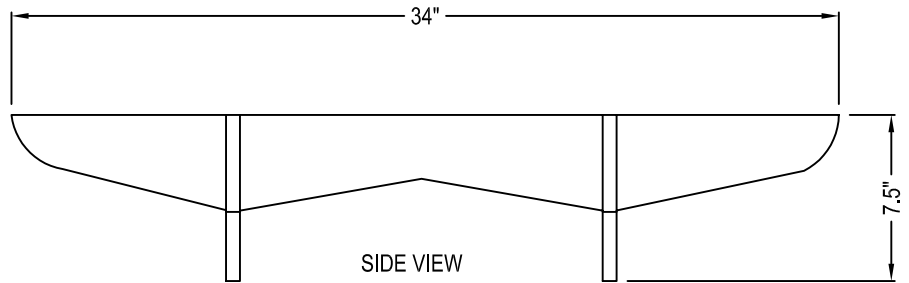

VESSELL USA INC. - ARCHITECTURAL POTTERY  
 P.O. BOX 28242  
 SAN DIEGO, CA, 92198  
 PHONE: (858) 385-1960  
 FAX: (858) 485-0889  
 www.architecturalpottery.com

SELECT DESIRED FINISH:

MATTE GLAZES:

- STUDIO WHITE
- VANILLA WHITE
- MUSTARD
- ESPRESSO
- GREIGE
- DANISH BLUE
- INDIGO PURPLE
- HIBISCUS PINK
- TOMATO RED
- COAL BLACK

GLOSS GLAZES:

- STUDIO WHITE
- VANILLA WHITE
- TEAL BLUE
- TEQUILA GOLD
- GRAPHITE GREY
- POLO GREEN
- PERSIMMON ORANGE
- COAL BLACK

SIDE VIEW

TOP VIEW

ISOMETRIC VIEW

ILLUSTRATED DIMENSIONS ARE APPROXIMATE INCHES. FOR OUTDOOR USE, A DRAIN HOLE MAY BE DRILLED TO MAINTAIN PROPER DRAINAGE (\$5 OPTION BY REQUEST). CERAMIC CONTAINERS SHOULD NEVER BE SUBJECT TO FREEZING WATER TEMPERATURES.